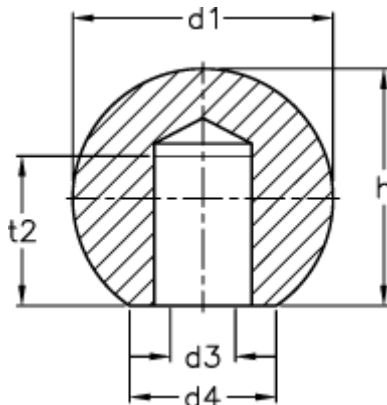

Article number: 20132140

Description: E+G Ball knob DIN 319-AL-20-B8-K

## Measures

---

d1	= 20
d3 H7	= B8
d4	= 12
h	= 18.0
t2 min.	= 11